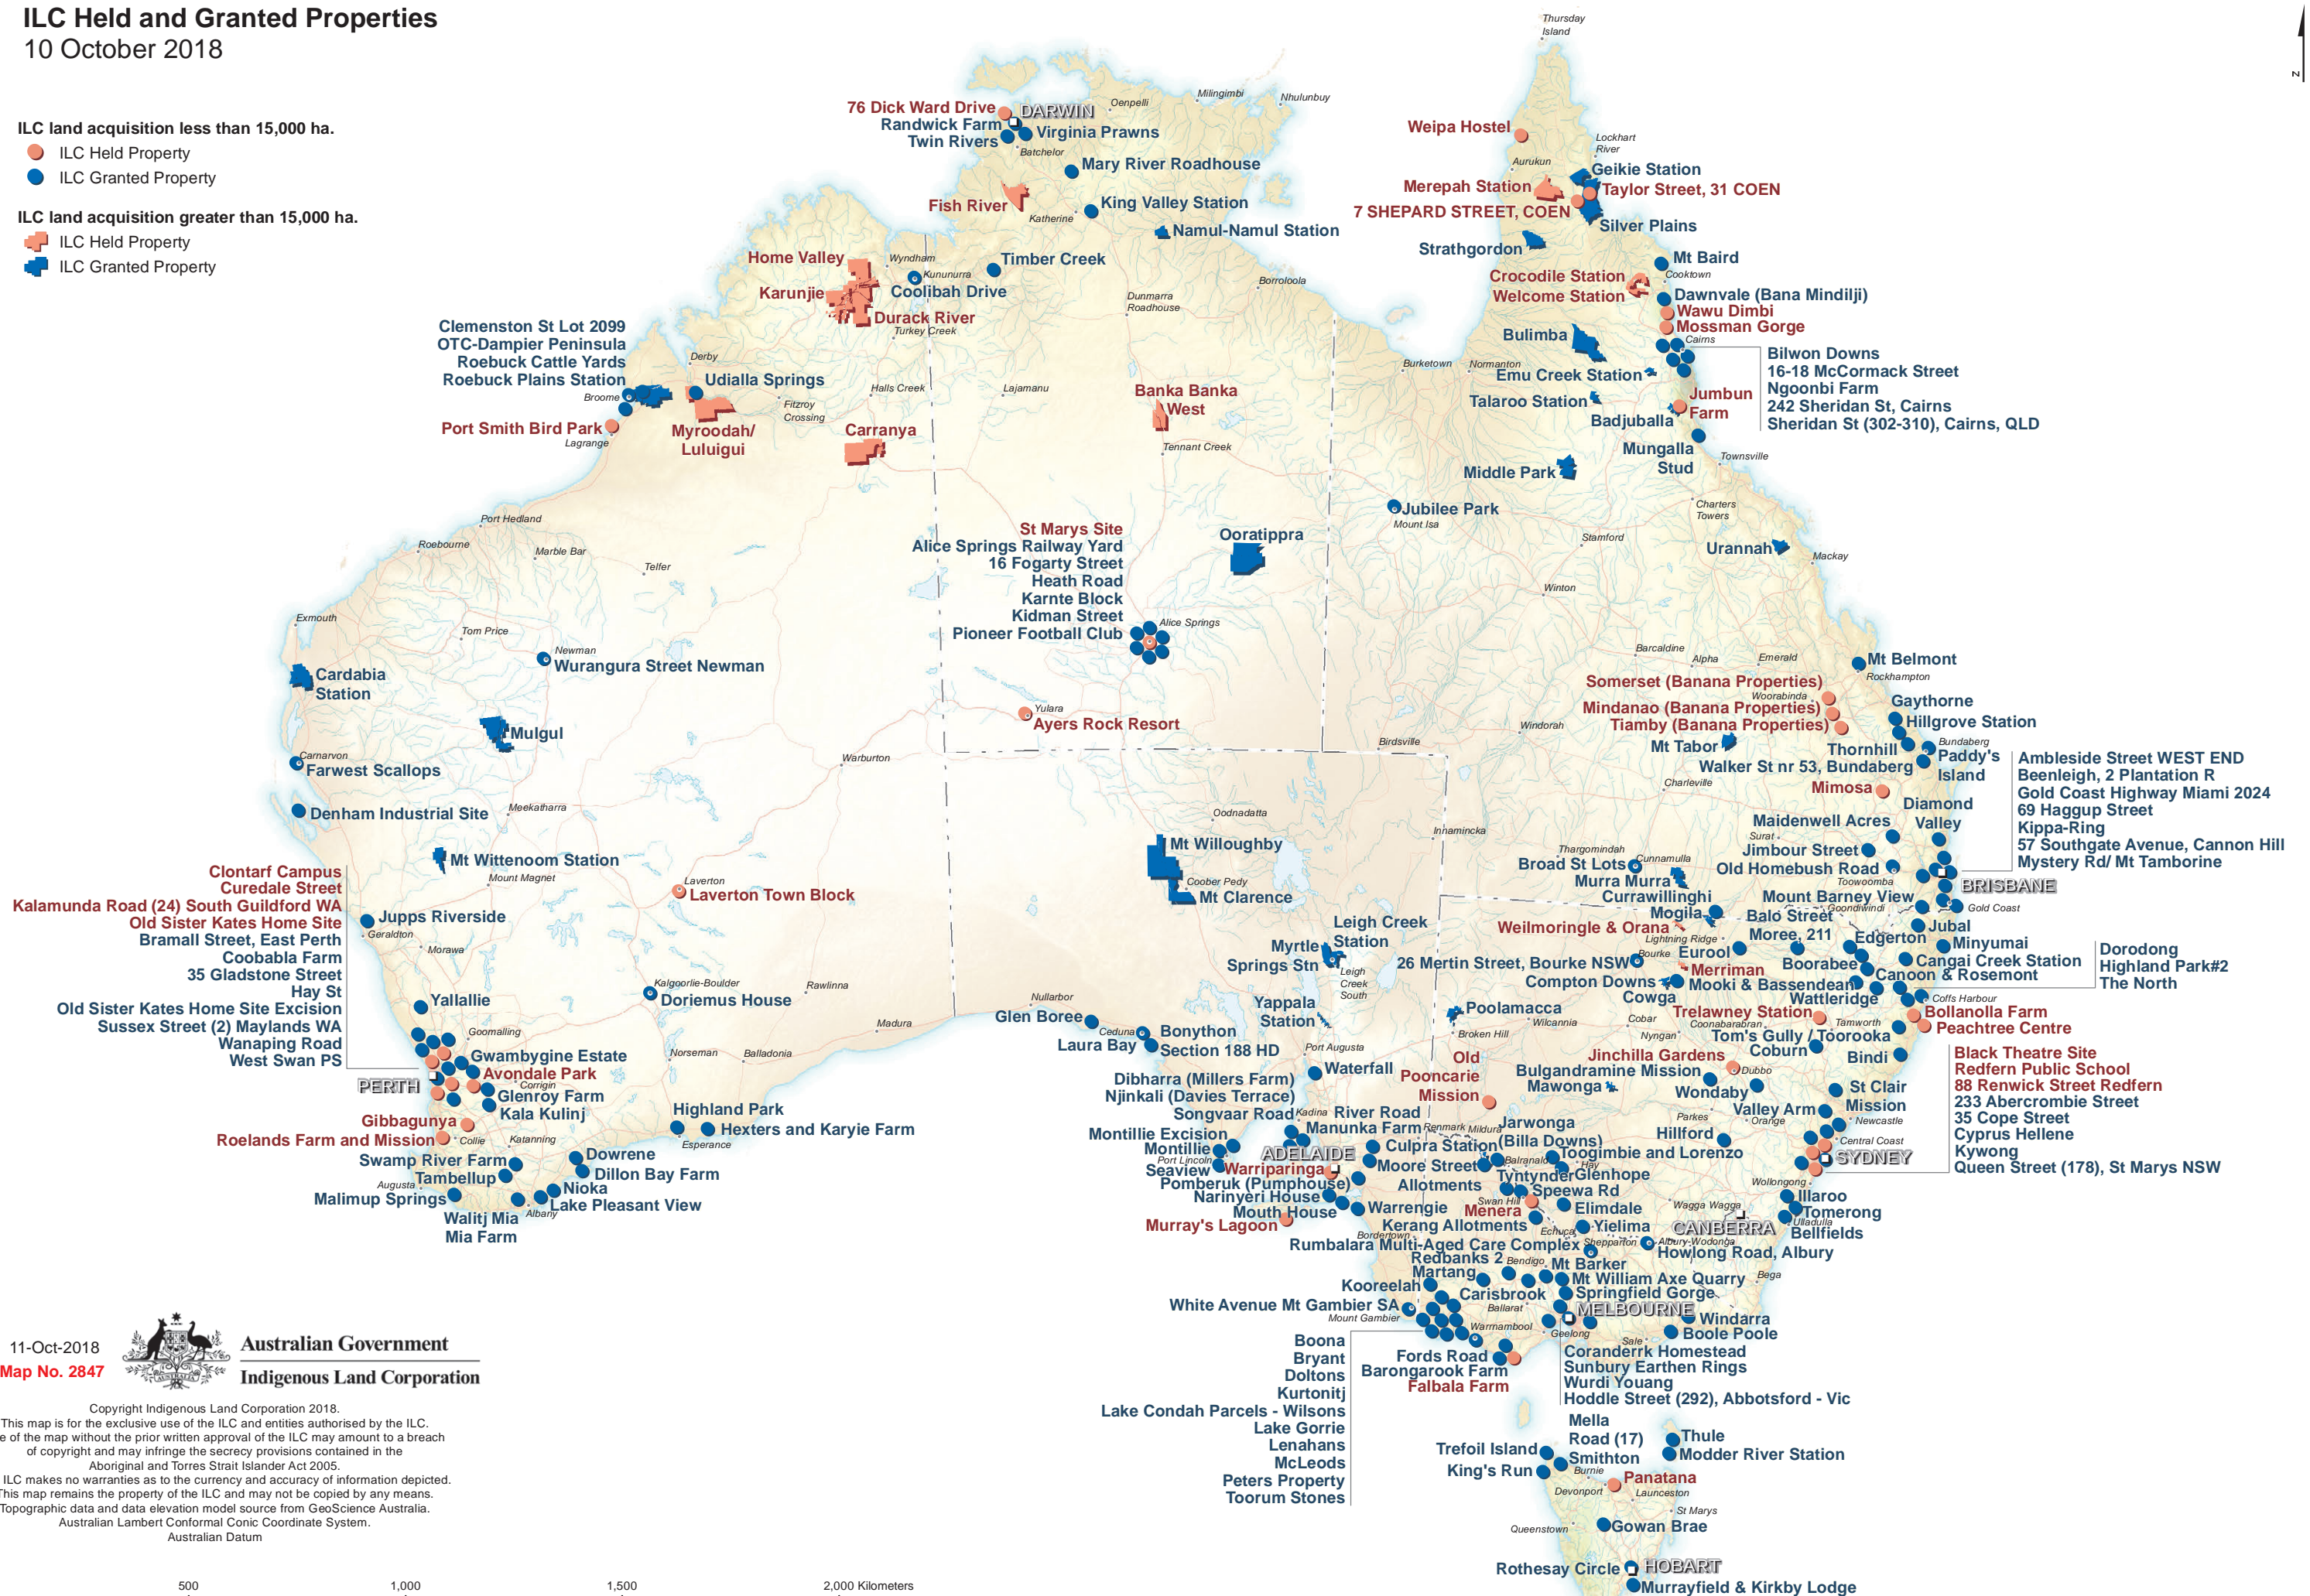

# ILC Held and Granted Properties

10 October 2018

ILC land acquisition less than 15,000 ha.

- ILC Held Property
- ILC Granted Property

ILC land acquisition greater than 15,000 ha.

- ILC Held Property
- ILC Granted Property

11-Oct-2018  
ILC Map No. 2847

**Australian Government**  
**Indigenous Land Corporation**

Copyright Indigenous Land Corporation 2018.  
This map is for the exclusive use of the ILC and entities authorised by the ILC.  
Use of the map without the prior written approval of the ILC may amount to a breach of copyright and may infringe the secrecy provisions contained in the Aboriginal and Torres Strait Islander Act 2005.  
The ILC makes no warranties as to the currency and accuracy of information depicted.  
This map remains the property of the ILC and may not be copied by any means.  
Topographic data and data elevation model source from GeoScience Australia.  
Australian Lambert Conformal Conic Coordinate System.  
Australian Datum