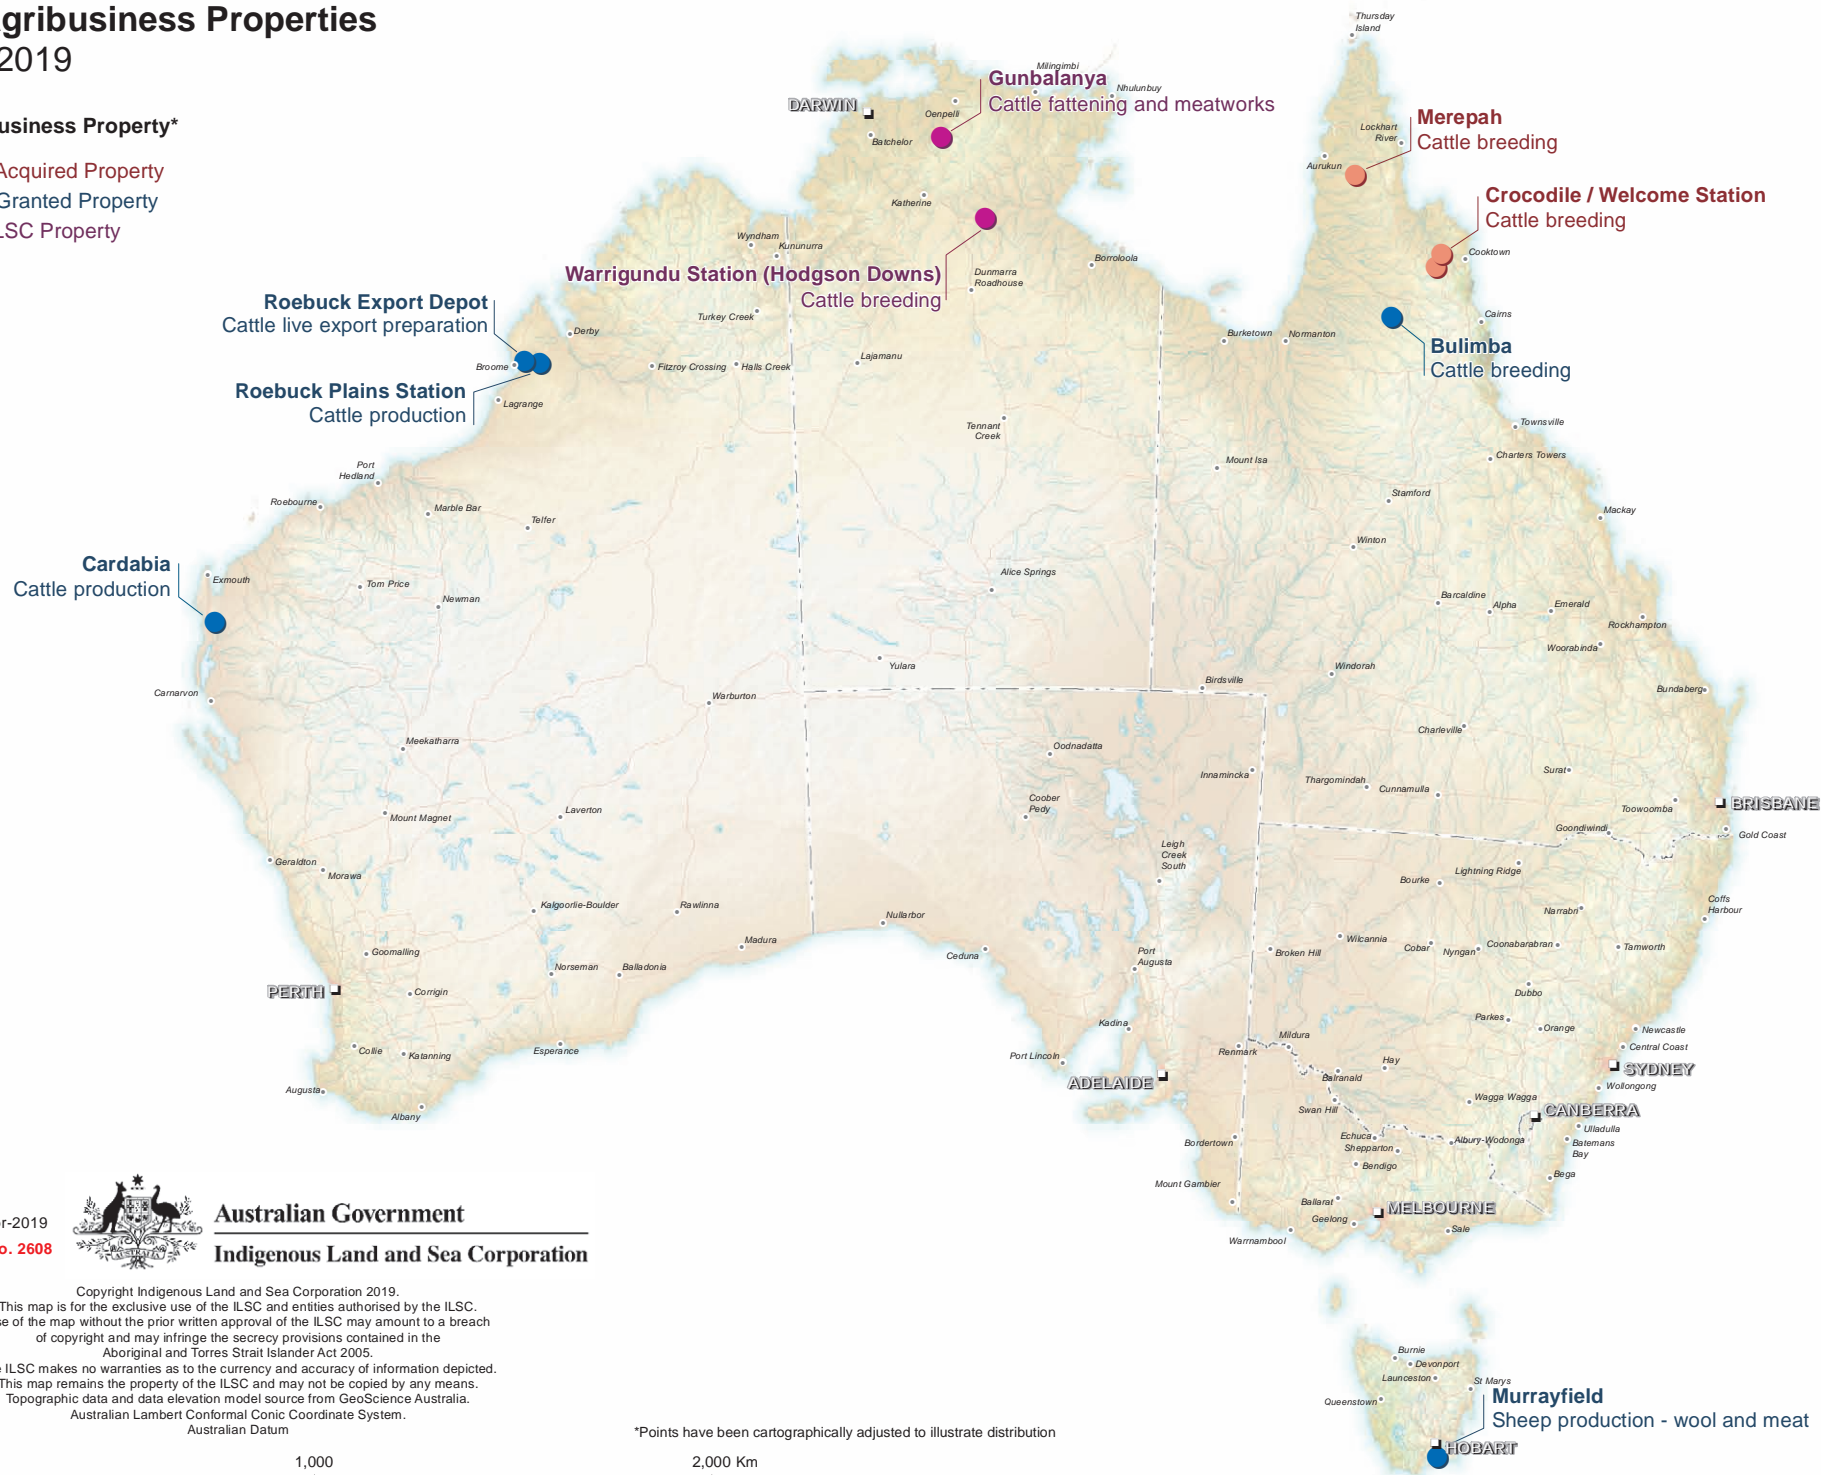

ILSC Agribusiness Properties

3 April 2019

ILSC Agribusiness Property*

- ILSC Acquired Property
- ILSC Granted Property
- Non ILSC Property

03-Apr-2019

ILSC Map No. 2608

Australian Government

Indigenous Land and Sea Corporation

Australian Datum

*Points have been cartographically adjusted to illustrate distribution