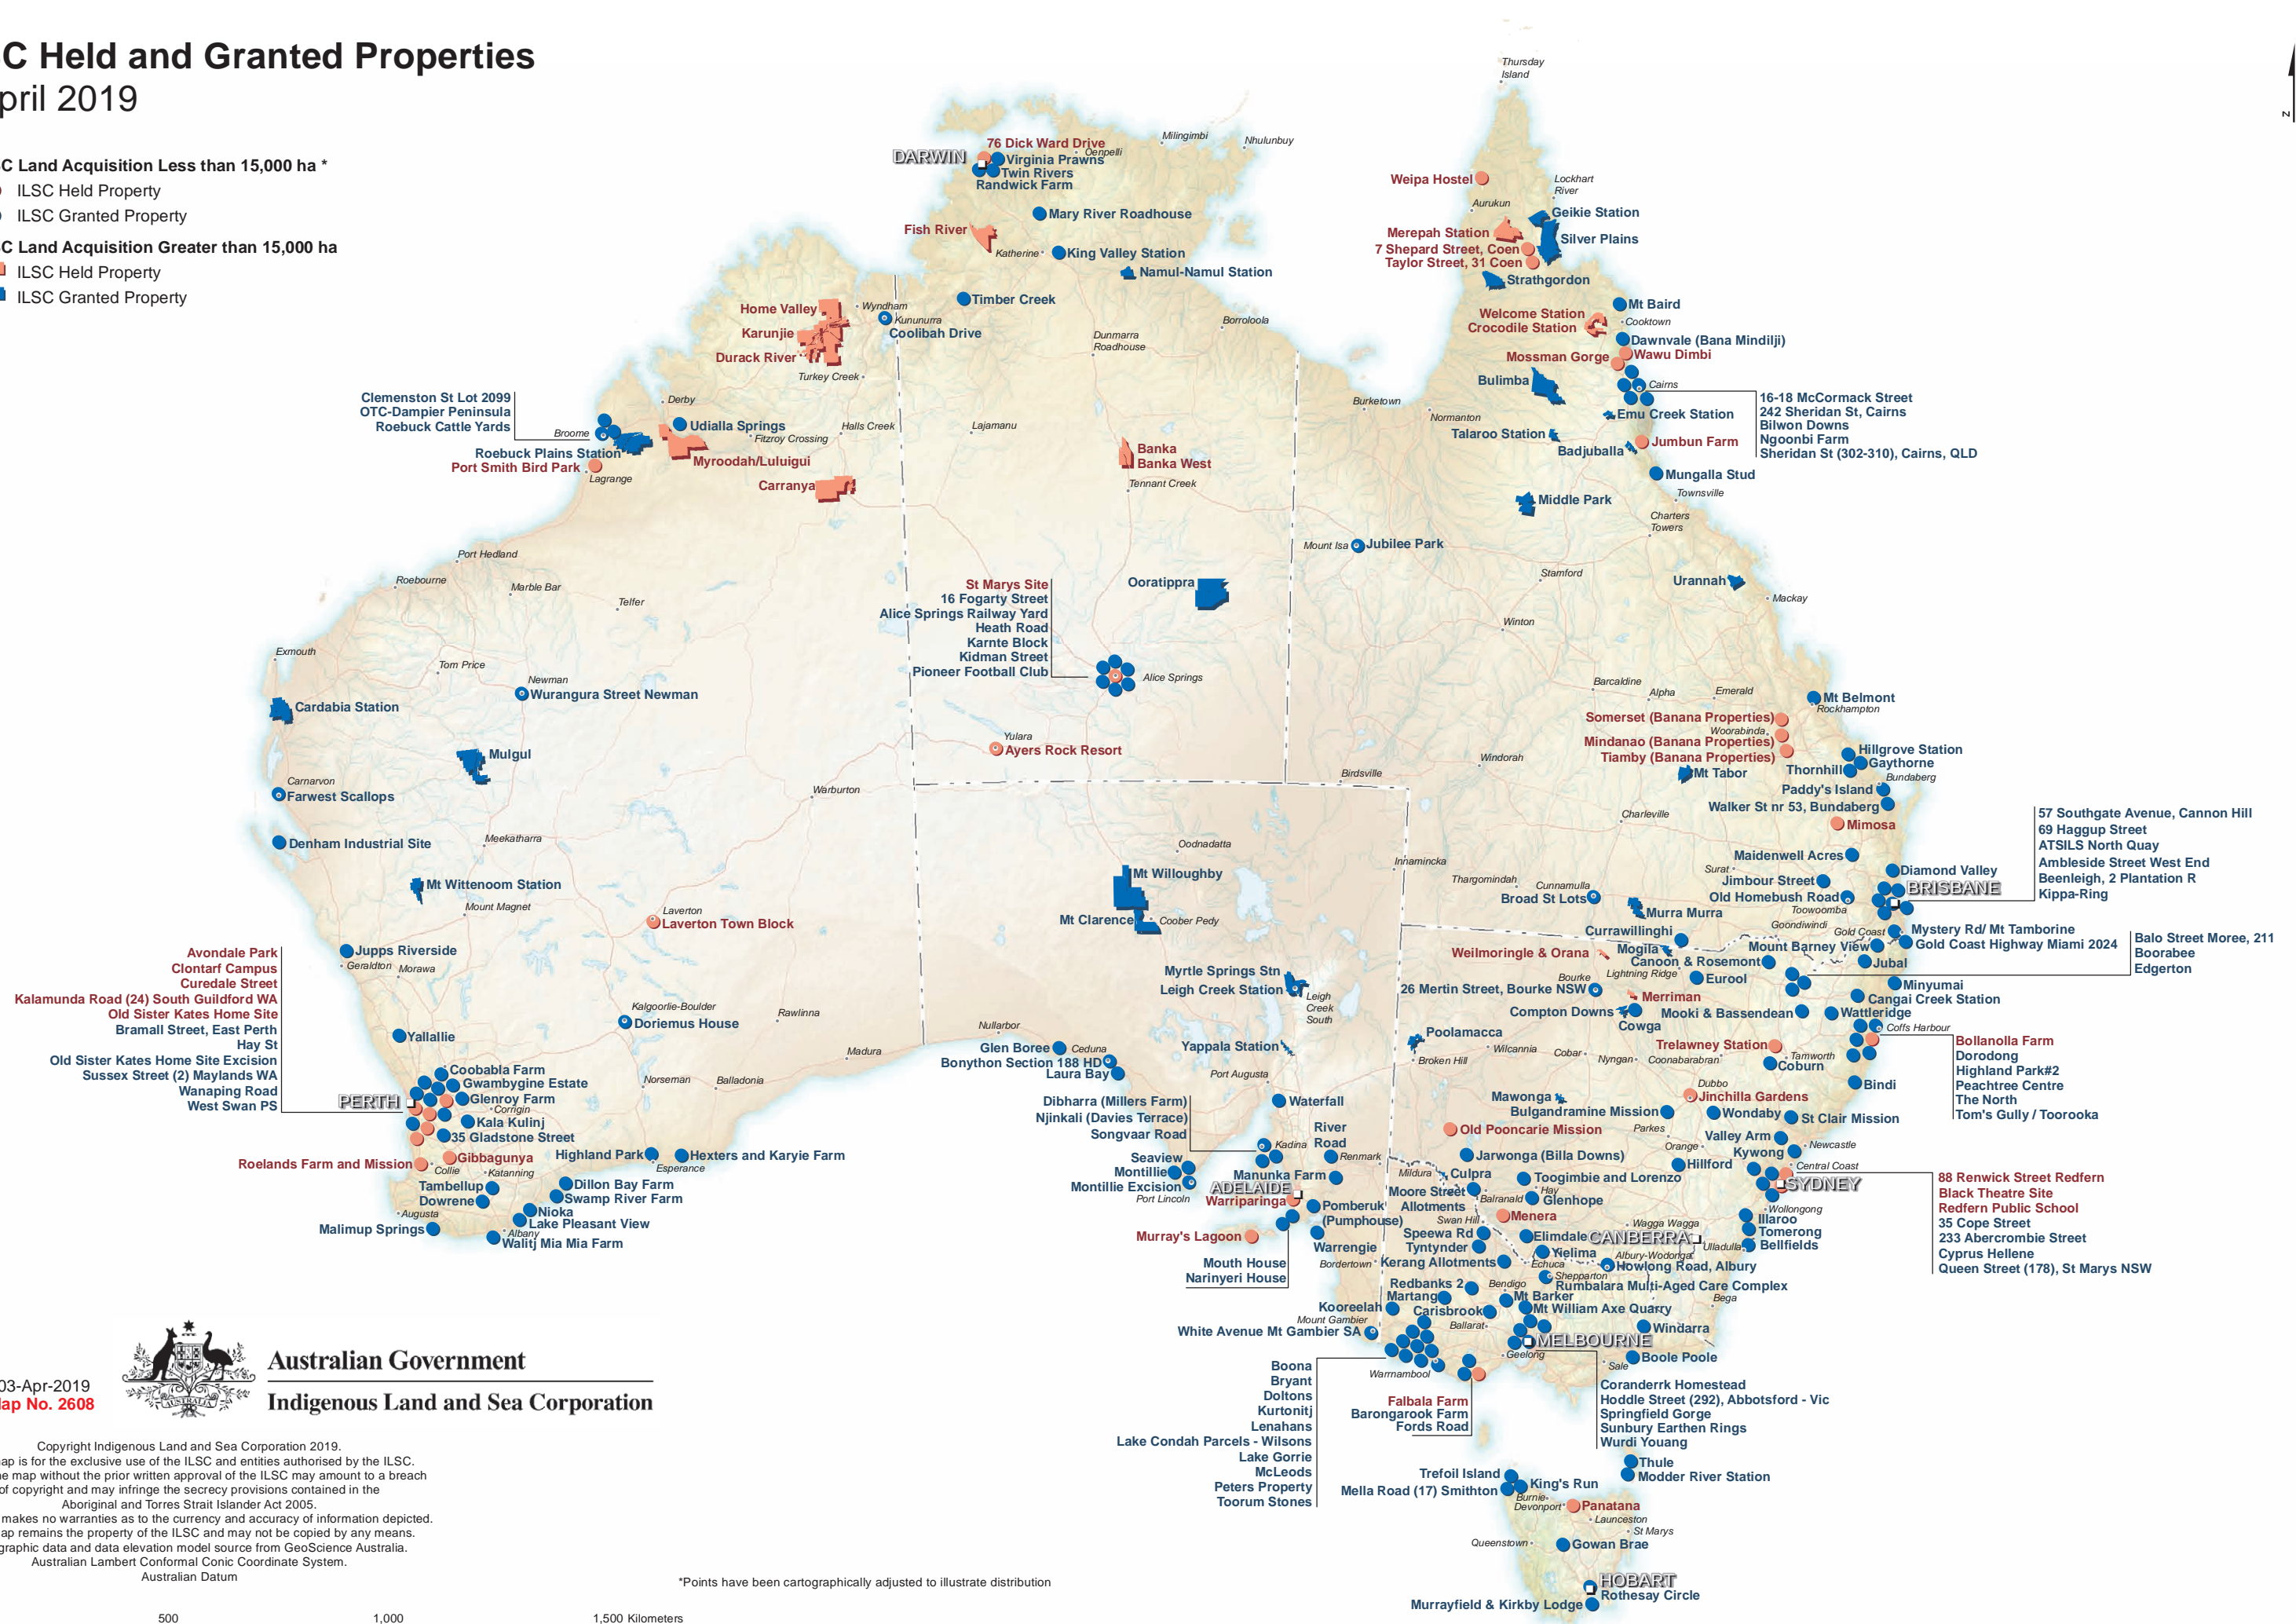

ILSC Held and Granted Properties

1 April 2019

ILSC Land Acquisition Less than 15,000 ha *

- ILSC Held Property
- ILSC Granted Property

ILSC Land Acquisition Greater than 15,000 ha

- ILSC Held Property
- ILSC Granted Property

03-Apr-2019
ILSC Map No. 2608

Australian Government
Indigenous Land and Sea Corporation

Copyright Indigenous Land and Sea Corporation 2019.
 This map is for the exclusive use of the ILSC and entities authorised by the ILSC.
 Use of the map without the prior written approval of the ILSC may amount to a breach
 of copyright and may infringe the secrecy provisions contained in the
 Aboriginal and Torres Strait Islander Act 2005.
 The ILSC makes no warranties as to the currency and accuracy of information depicted.
 This map remains the property of the ILSC and may not be copied by any means.
 Topographic data and data elevation model source from GeoScience Australia.
 Australian Lambert Conformal Conic Coordinate System.
 Australian Datum

*Points have been cartographically adjusted to illustrate distribution