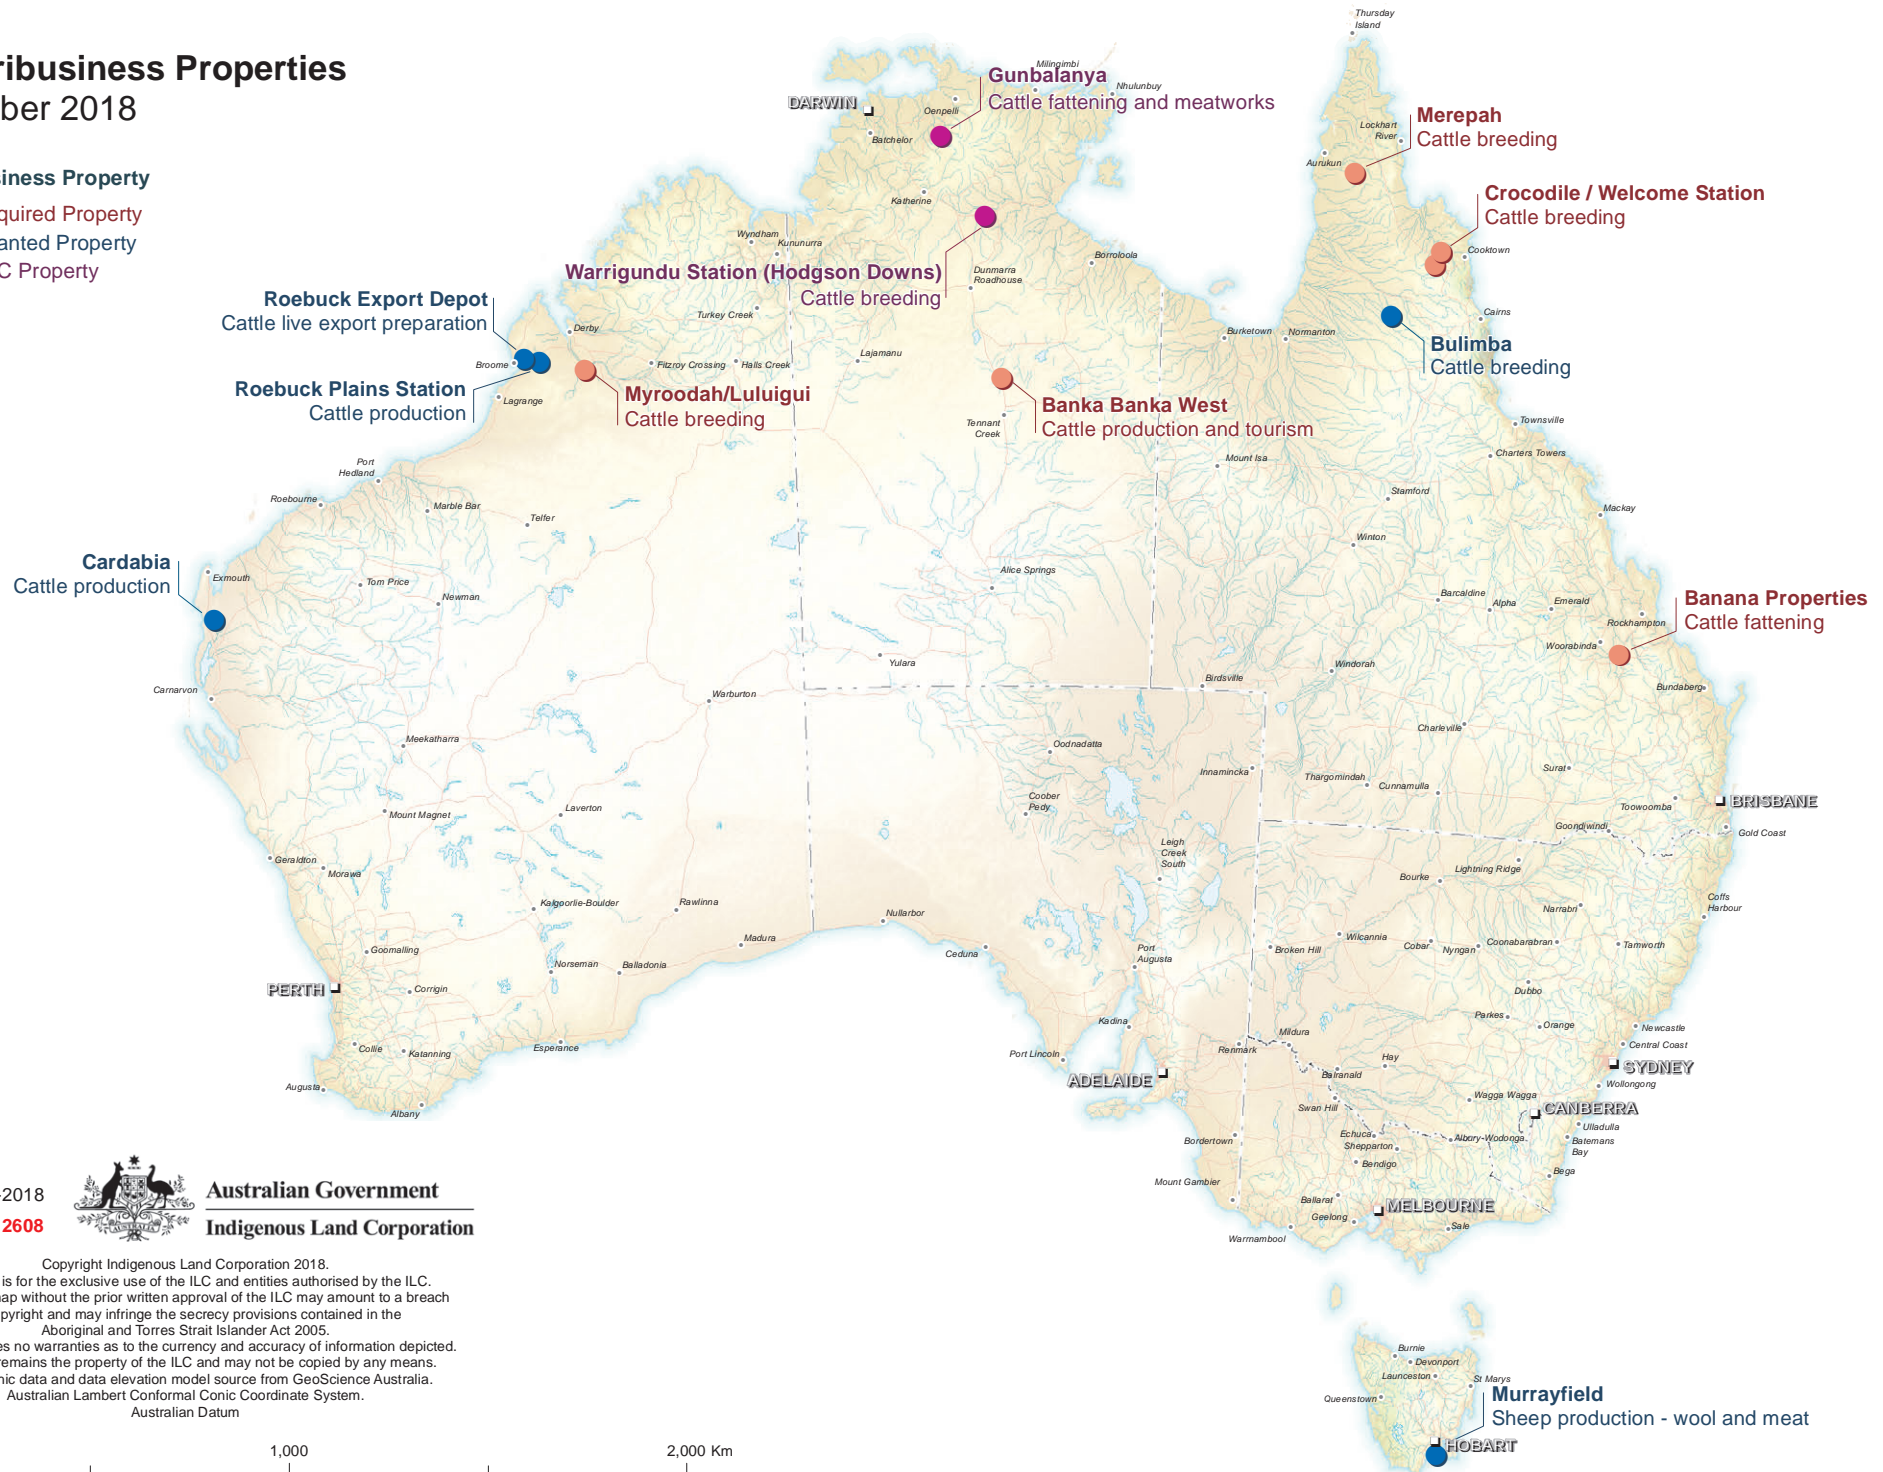

ILC Agribusiness Properties

11 October 2018

ILC Agribusiness Property

- ILC Acquired Property
- ILC Granted Property
- Non ILC Property

12-Oct-2018

ILC Map No. 2608

Australian Government
Indigenous Land Corporation

Copyright Indigenous Land Corporation 2018.

This map is for the exclusive use of the ILC and entities authorised by the ILC. Use of the map without the prior written approval of the ILC may amount to a breach of copyright and may infringe the secrecy provisions contained in the Aboriginal and Torres Strait Islander Act 2005.

The ILC makes no warranties as to the currency and accuracy of information depicted. This map remains the property of the ILC and may not be copied by any means. Topographic data and data elevation model source from GeoScience Australia.

Australian Lambert Conformal Conic Coordinate System.
Australian Datum