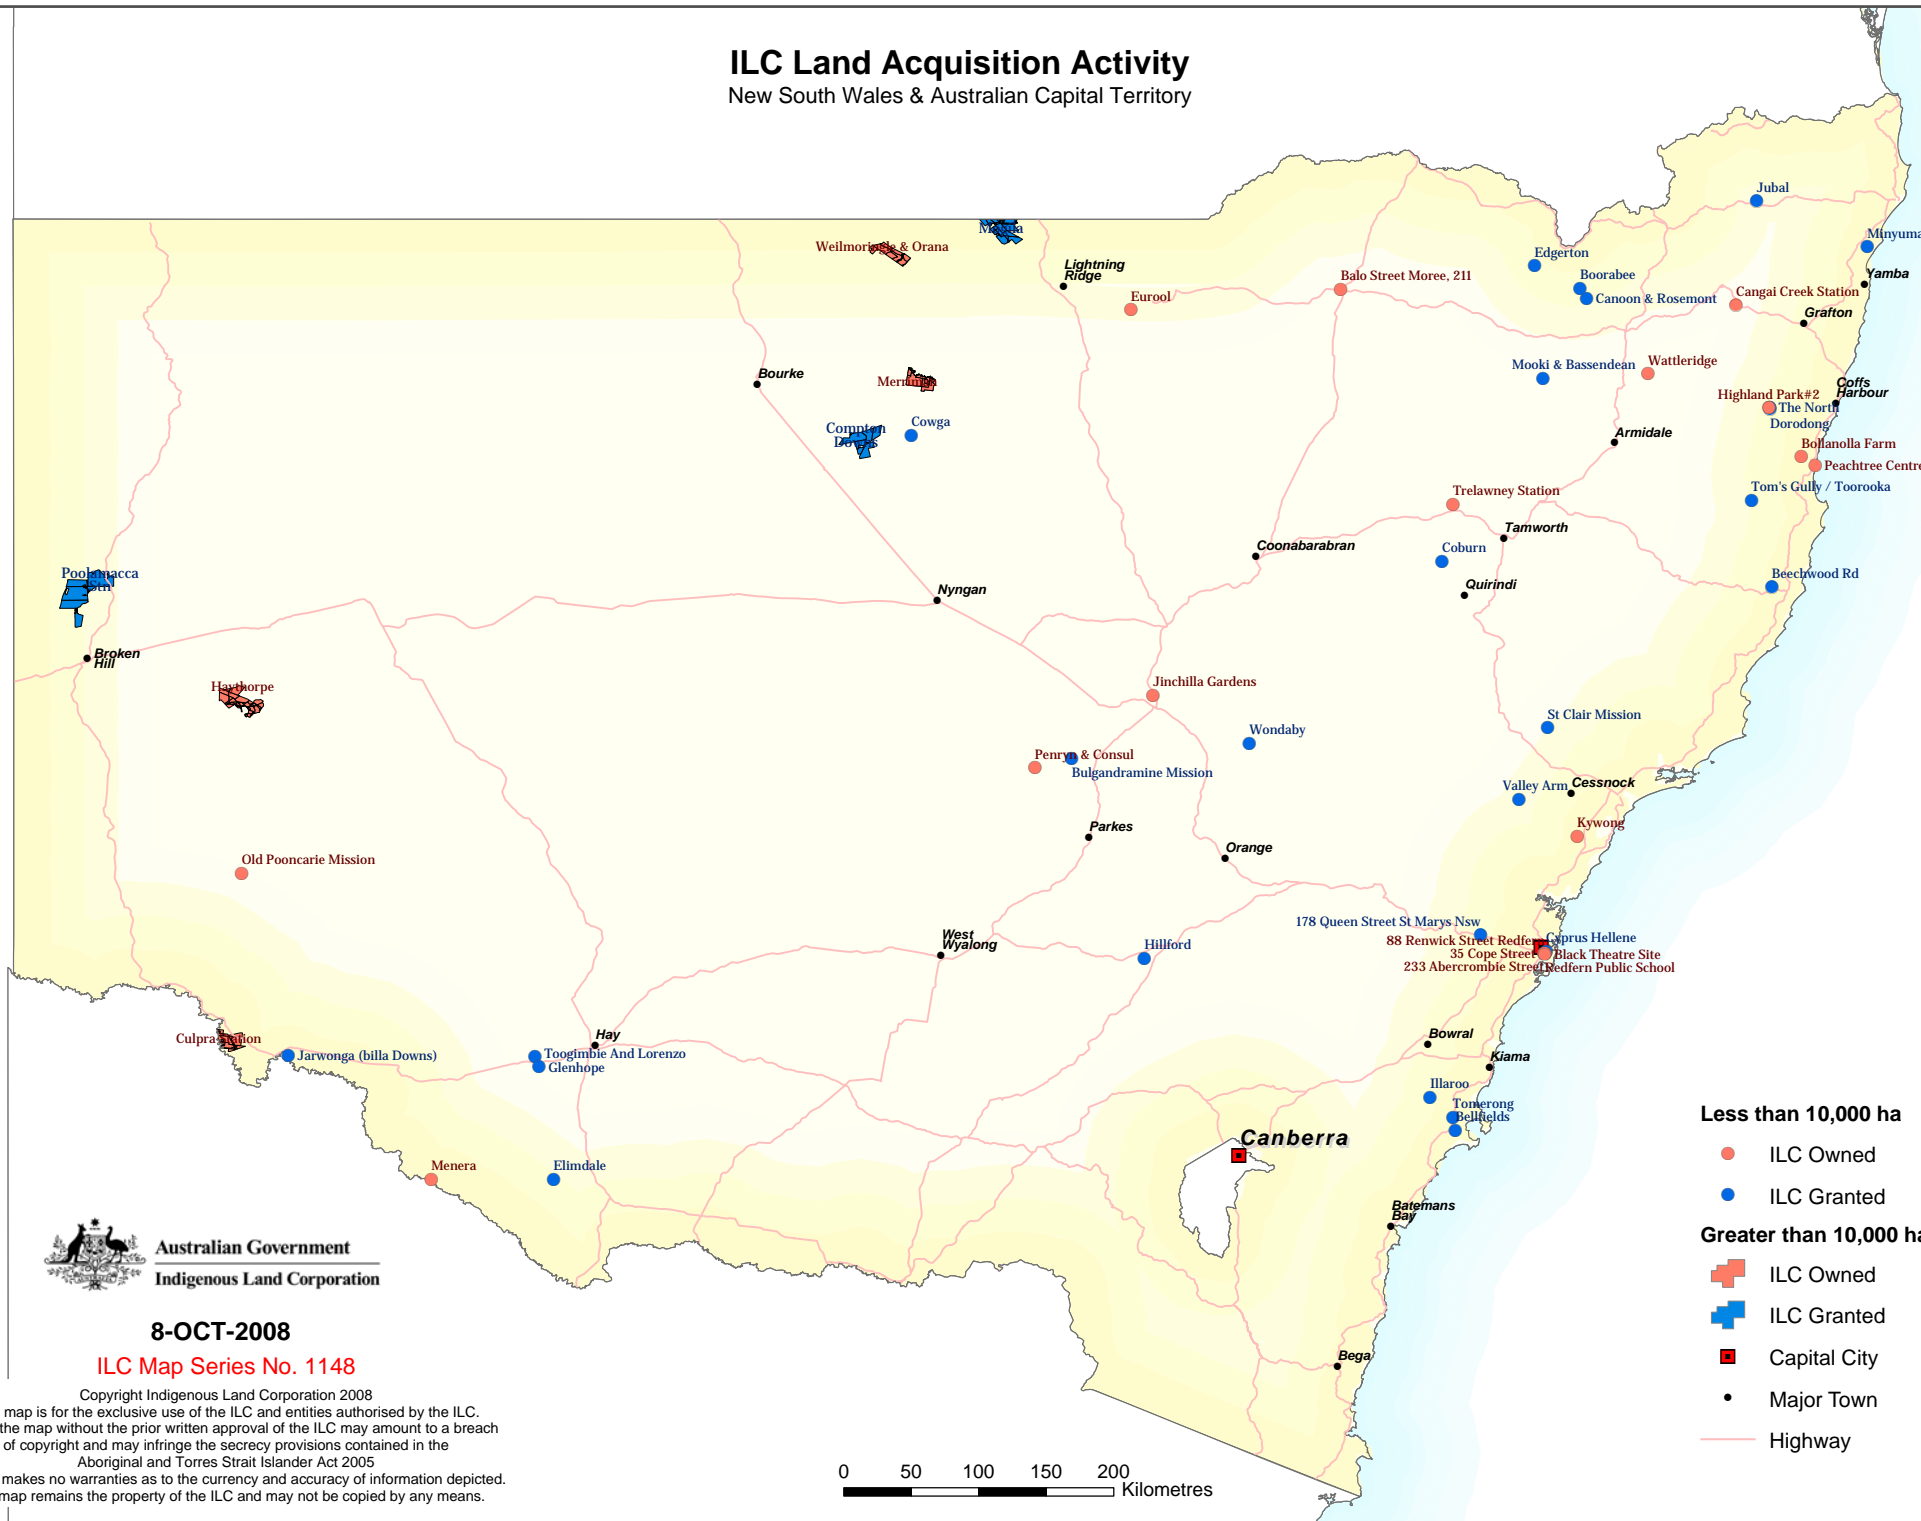

ILC Land Acquisition Activity

New South Wales & Australian Capital Territory

- Less than 10,000 ha**
- ILC Owned
- ILC Granted
- Greater than 10,000 ha.**
- ILC Owned
- ILC Granted
- Capital City
- Major Town
- Highway

Australian Government
Indigenous Land Corporation

8-OCT-2008

ILC Map Series No. 1148

Copyright Indigenous Land Corporation 2008

This map is for the exclusive use of the ILC and entities authorised by the ILC. Use of the map without the prior written approval of the ILC may amount to a breach of copyright and may infringe the secrecy provisions contained in the Aboriginal and Torres Strait Islander Act 2005

The ILC makes no warranties as to the currency and accuracy of information depicted. This map remains the property of the ILC and may not be copied by any means.